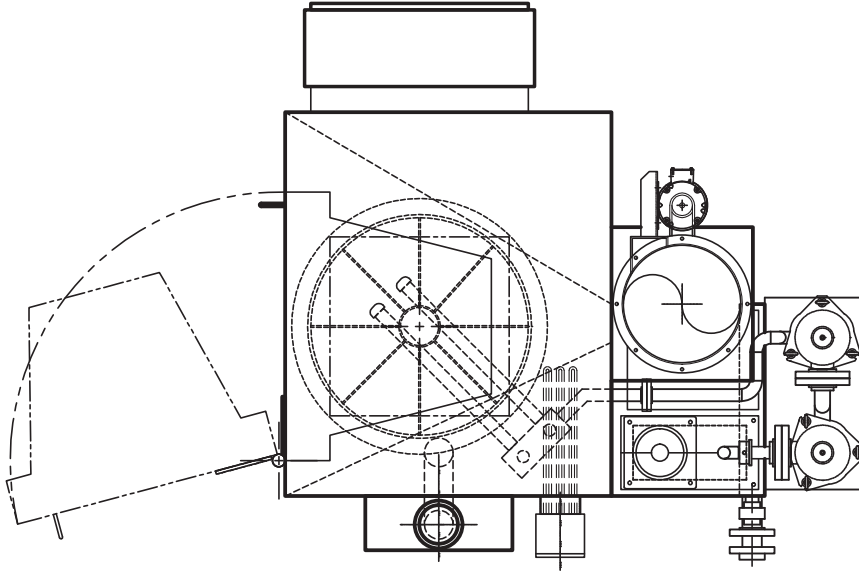

CINCINNATI
INDUSTRIAL MACHINERY

Cabinet Washer

PLAN VIEW

ELEVATION