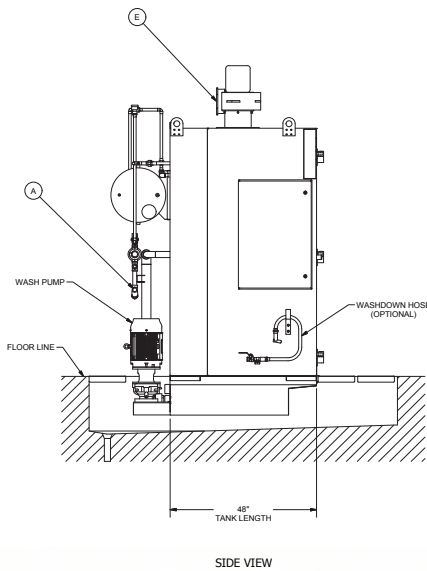

CINCINNATI
INDUSTRIAL MACHINERY
 Manufacturer of Alvey® Washing Equipment

Alvey® KS-48 Cart & Rack Washer

Contact us today

4600 N. Mason-Montgomery Road | Mason, OH 45040

800-677-0076 | Sales@AlveyWashing.com