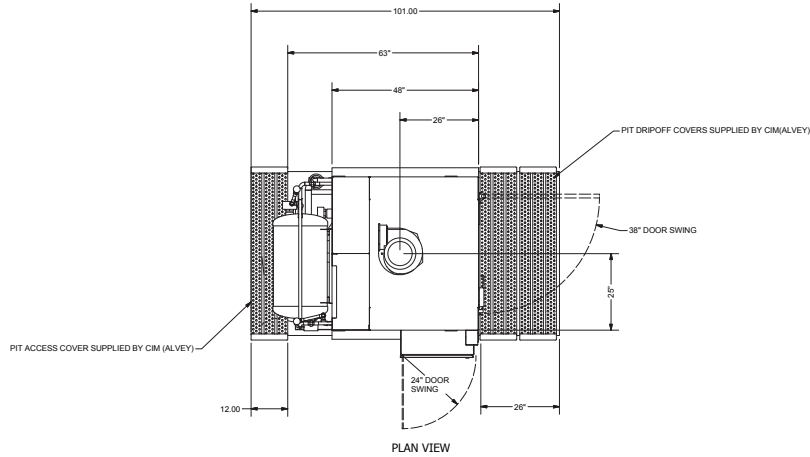

CINCINNATI
INDUSTRIAL MACHINERY
 Manufacturer of Alvey® Washing Equipment

Alvey® KS-48 Cart & Rack Washer

Contact us today

4600 N. Mason-Montgomery Road | Mason, OH 45040

800-677-0076 | Sales@AlveyWashing.com