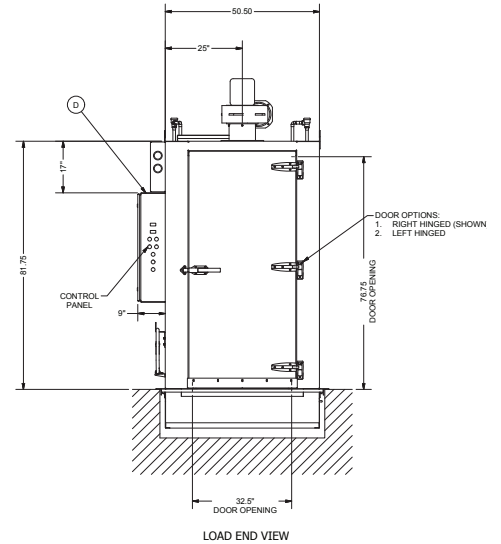

CINCINNATI
INDUSTRIAL MACHINERY
 Manufacturer of Alvey® Washing Equipment

Alvey® KS-48 Cart & Rack Washer

Contact us today

4600 N. Mason-Montgomery Road | Mason, OH 45040

800-677-0076 | Sales@AlveyWashing.com