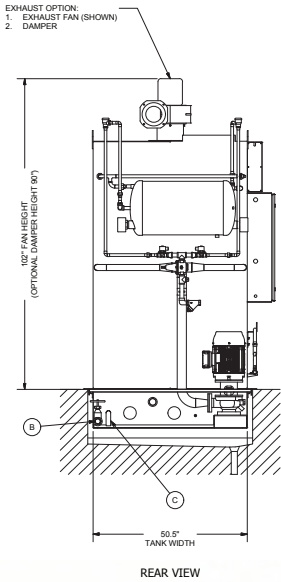

CINCINNATI
INDUSTRIAL MACHINERY
 Manufacturer of Alvey® Washing Equipment

Alvey® KS-48 Cart & Rack Washer

Contact us today

4600 N. Mason-Montgomery Road | Mason, OH 45040

800-677-0076 | Sales@AlveyWashing.com