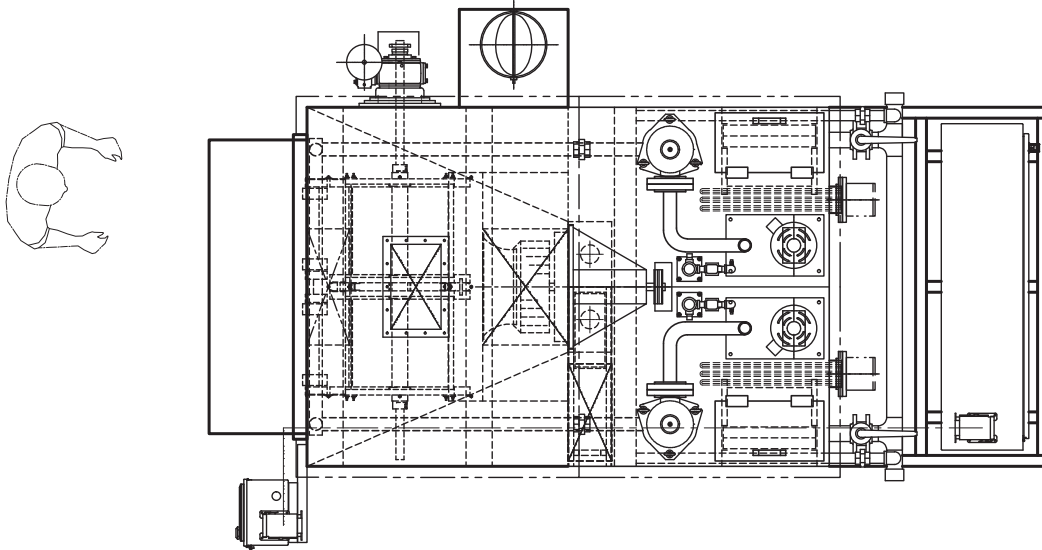

CINCINNATI
INDUSTRIAL MACHINERY

Rotary Basket Washer

PLAN VIEW

ELEVATION