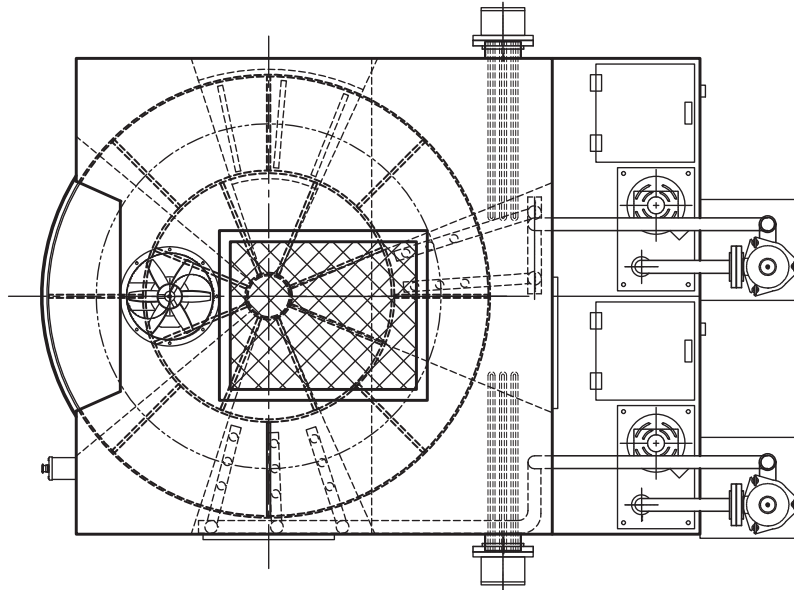

CINCINNATI
INDUSTRIAL MACHINERY

Turntable Washer

PLAN VIEW

ELEVATION