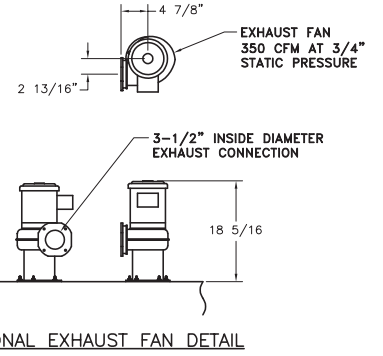

CINCINNATI
INDUSTRIAL MACHINERY
 Manufacturer of Alvey® Washing Equipment

Alvey® FL-2S Front Load Washer

Contact us today

4600 N. Mason-Montgomery Road | Mason, OH 45040

800-677-0076 | Sales@AlveyWashing.com