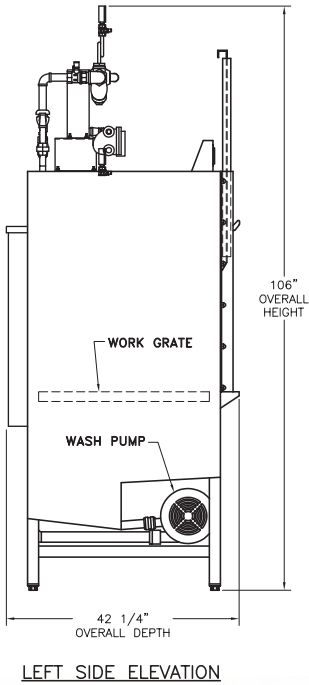

CINCINNATI
INDUSTRIAL MACHINERY
 Manufacturer of Alvey® Washing Equipment

Alvey® FL-2S Front Load Washer

Contact us today

4600 N. Mason-Montgomery Road | Mason, OH 45040

800-677-0076 | Sales@AlveyWashing.com