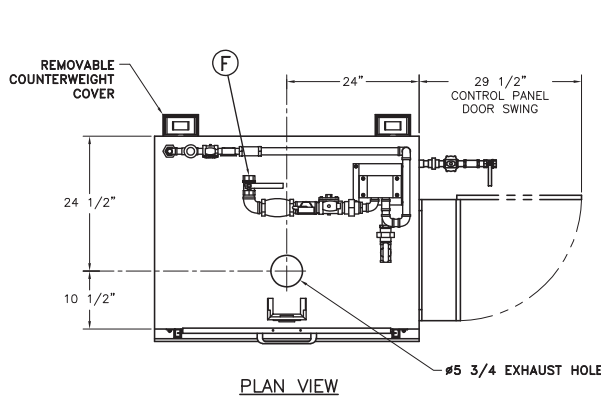

CINCINNATI
INDUSTRIAL MACHINERY
 Manufacturer of Alvey® Washing Equipment

Alvey® FL-2S Front Load Washer

Contact us today

4600 N. Mason-Montgomery Road | Mason, OH 45040

800-677-0076 | Sales@AlveyWashing.com