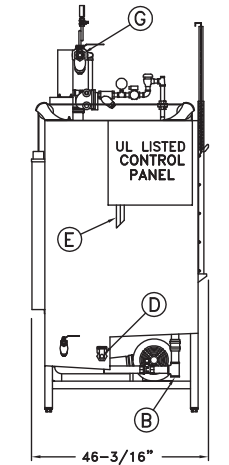

# Alvey® FLC-36 Front Load Washer

PLAN VIEW

OPTIONAL EXHAUST FAN DETAIL

LEFT SIDE ELEVATION

FRONT ELEVATION

RIGHT SIDE ELEVATION

Contact us today

4600 N. Mason-Montgomery Road | Mason, OH 45040