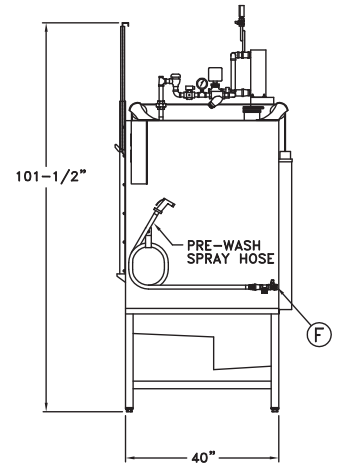

# Alvey® FLC-36 Front Load Washer

PLAN VIEW

OPTIONAL EXHAUST FAN DETAIL

LEFT SIDE ELEVATION

FRONT ELEVATION

RIGHT SIDE ELEVATION

Contact us today

4600 N. Mason-Montgomery Road | Mason, OH 45040