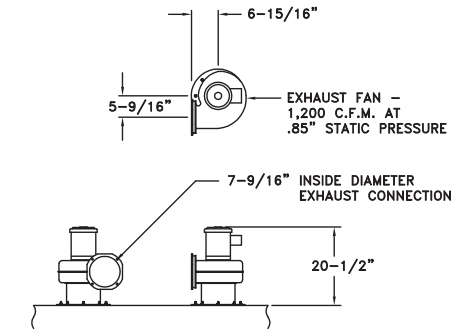

# Alvey® FLC-36 Front Load Washer

PLAN VIEW

OPTIONAL EXHAUST FAN DETAIL

LEFT SIDE ELEVATION

FRONT ELEVATION

RIGHT SIDE ELEVATION

Contact us today

4600 N. Mason-Montgomery Road | Mason, OH 45040