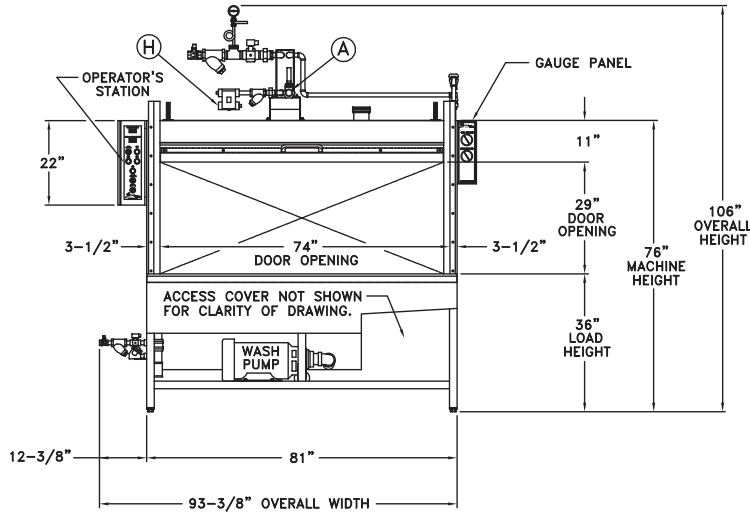

# Alvey® FLC-36 Front Load Washer

PLAN VIEW

OPTIONAL EXHAUST FAN DETAIL

LEFT SIDE ELEVATION

FRONT ELEVATION

RIGHT SIDE ELEVATION

Contact us today

4600 N. Mason-Montgomery Road | Mason, OH 45040