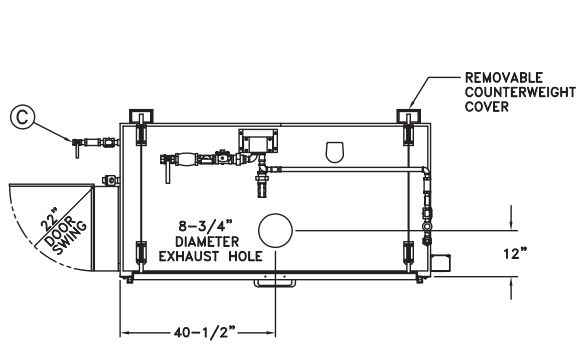

# Alvey® FLC-36 Front Load Washer

PLAN VIEW

OPTIONAL EXHAUST FAN DETAIL

LEFT SIDE ELEVATION

FRONT ELEVATION

RIGHT SIDE ELEVATION

Contact us today

4600 N. Mason-Montgomery Road | Mason, OH 45040