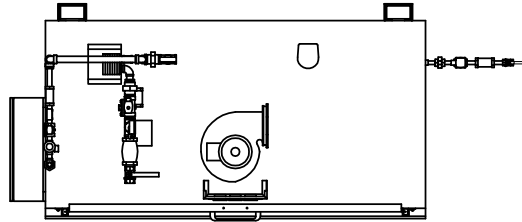

CINCINNATI
INDUSTRIAL MACHINERY
Manufacturer of Alvey® Washing Equipment

Alvey® FLC-36

PLAN VIEW

LEFT SIDE ELEVATION

FRONT ELEVATION

RIGHT SIDE ELEVATION