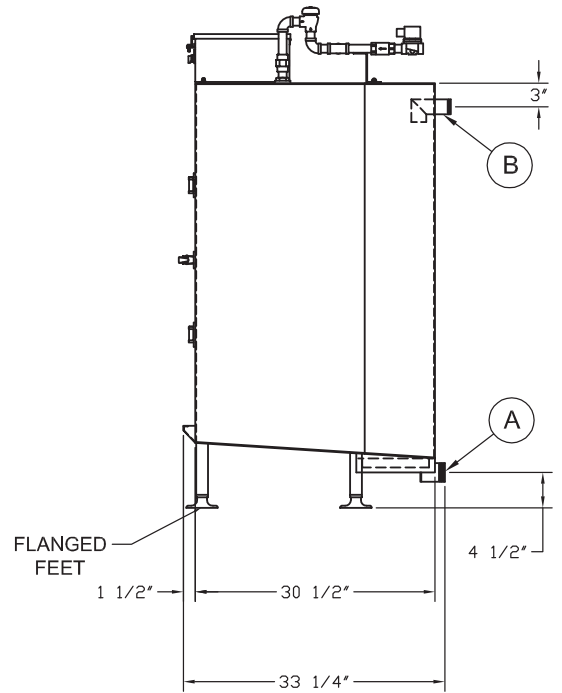

CINCINNATI
INDUSTRIAL MACHINERY
Manufacturer of Alvey® Washing Equipment

Alvey® G1 & G1-2 Garbage Can Washers

PLAN VIEW

FRONT ELEVATION

RIGHT SIDE ELEVATION

Contact us today

4600 N. Mason-Montgomery Road | Mason, OH 45040