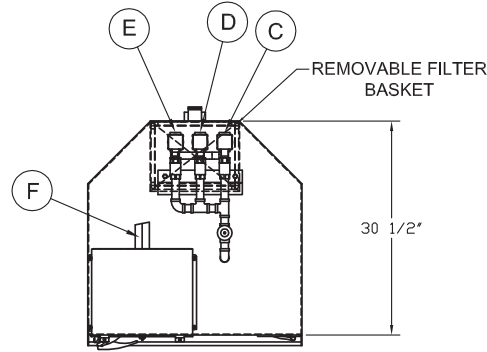

CINCINNATI
INDUSTRIAL MACHINERY
Manufacturer of Alvey® Washing Equipment

Alvey® G1 & G1-2 Garbage Can Washers

PLAN VIEW

FRONT ELEVATION

RIGHT SIDE ELEVATION

Contact us today

4600 N. Mason-Montgomery Road | Mason, OH 45040