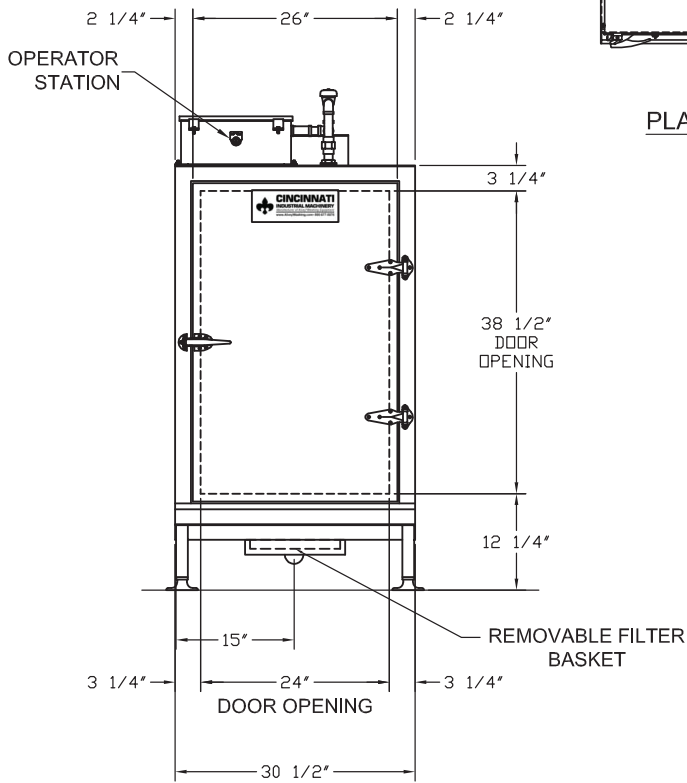

CINCINNATI
INDUSTRIAL MACHINERY
Manufacturer of Alvey® Washing Equipment

Alvey® G1 & G1-2 Garbage Can Washers

PLAN VIEW

FRONT ELEVATION

RIGHT SIDE ELEVATION

Contact us today

4600 N. Mason-Montgomery Road | Mason, OH 45040