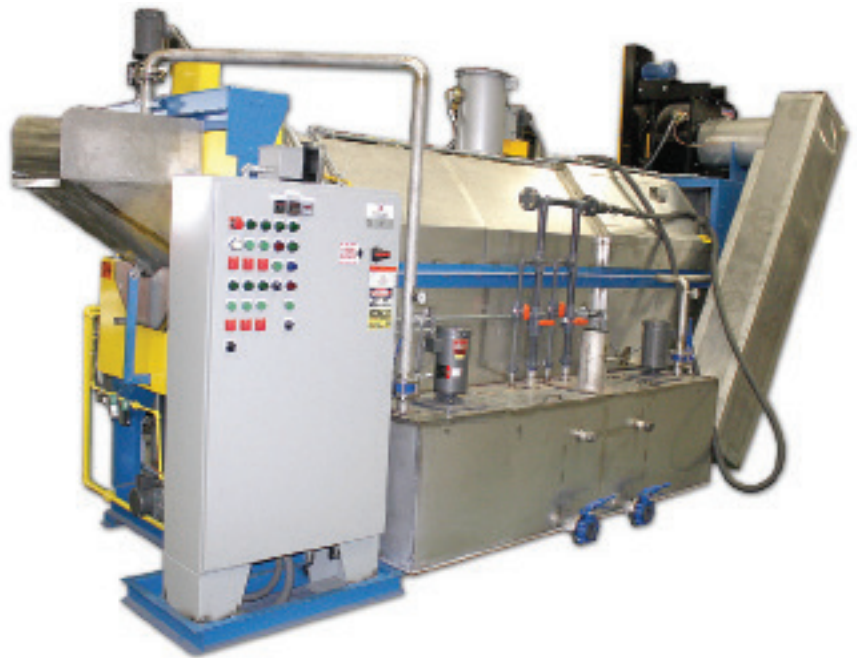

CINCINNATI
INDUSTRIAL MACHINERY

Industrial Series Drum Washers

Gentle tumbling washer for small and intricate parts

Rotary Drum type washers utilize a gentle tumbling action to thoroughly clean and drain irregularly shaped parts that tend to trap fluids. This system is also used for small or intricate parts which are difficult to hold. Rotary drum washers permit batch or continuous processing of a variety of parts at medium to high volume production rates. They can be arranged for in-line production processing or to discharge parts onto a return conveyor as an integral part of a system.

Enduring Construction

- Stainless steel machine fabrication
- Double welded, water tight tanks
- Epoxy coated tube-axial exhaust fan
- Industrial vertical close-coupled pumps
- Bag filter/stage
- Stainless steel drum and helix
- Heavy duty trunnions, running bands, and sprocket
- Stainless steel spray and pump piping
- CPVC water inlet piping, single point connection

Easy Maintenance

- Ethernet capable
- Automatic water fill
- Bolt-On top panels for drum access/replacement
- All lubrication points easily accessible
- Stainless steel round marine doors (single bolt)
- No belts/sheaves on fan drives
- Lift-off tank access lid with stainless steel pump screen

Operator Friendly

- PLC control
- Color display HMI
- Variable speed conveyor controller
- Variable speed pump controllers
- Variable speed fan controllers

Elite Finish

- Stainless steel finish
- Painted control panel
- All guarding painted safety yellow

Environmentally Conscious & Safety Minded

- Insulated blow-off heating chamber
- Premium efficiency motors
- Variable speed drive controllers
- Energy conservation mode
- Load and unload E-stops
- Mechanically guarded drive components
- Ergonomic design
- High temperature cut-off switch in blow-off
- Low solution level cut-off switches

Contact us today

4600 N. Mason-Montgomery Road | Mason, OH 45040

513-923-5601 | Sales@CinInd.com

www.CinInd.com