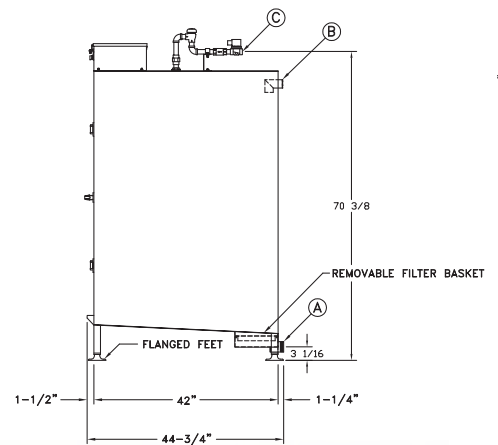

FRONT ELEVATION

RIGHT SIDE ELEVATION

Alvey® GI-2 Detailed Dimensions

FRONT ELEVATION

RIGHT SIDE ELEVATION

Contact us today

4600 N. Mason-Montgomery Road | Mason, OH 45040 | 513-923-5601 | sales@AlveyWashing.com