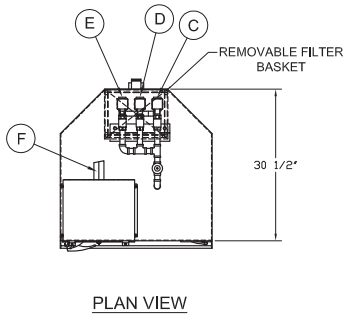

FRONT ELEVATION

RIGHT SIDE ELEVATION

Alvey® GI-2 Detailed Dimensions

FRONT ELEVATION

RIGHT SIDE ELEVATION

Contact us today

4600 N. Mason-Montgomery Road | Mason, OH 45040 | 513-923-5601 | sales@AlveyWashing.com