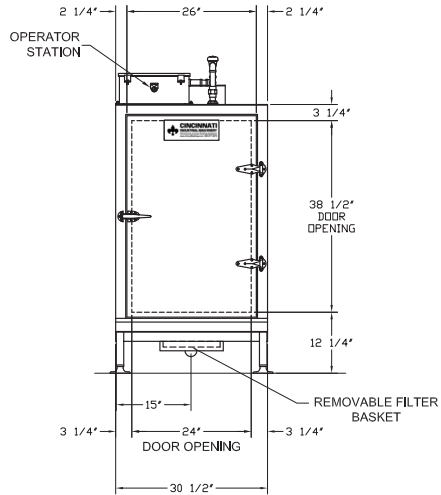

FRONT ELEVATION

RIGHT SIDE ELEVATION

Alvey® GI-2 Detailed Dimensions

FRONT ELEVATION

RIGHT SIDE ELEVATION

Contact us today

4600 N. Mason-Montgomery Road | Mason, OH 45040 | 513-923-5601 | sales@AlveyWashing.com