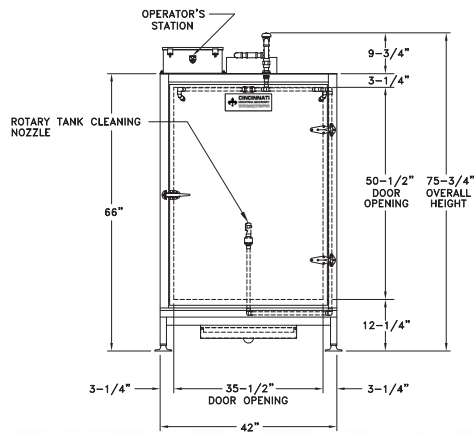

FRONT ELEVATION

RIGHT SIDE ELEVATION

Alvey® GI-2 Detailed Dimensions

FRONT ELEVATION

RIGHT SIDE ELEVATION

Contact us today

4600 N. Mason-Montgomery Road | Mason, OH 45040 | 513-923-5601 | sales@AlveyWashing.com