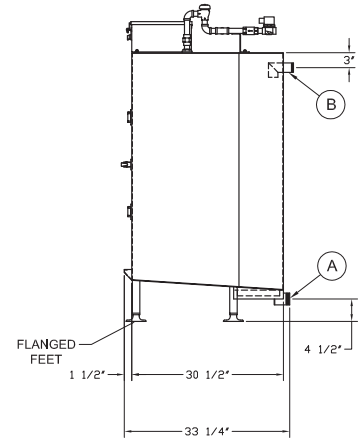

FRONT ELEVATION

RIGHT SIDE ELEVATION

Alvey® GI-2 Detailed Dimensions

FRONT ELEVATION

RIGHT SIDE ELEVATION

Contact us today

4600 N. Mason-Montgomery Road | Mason, OH 45040 | 513-923-5601 | sales@AlveyWashing.com