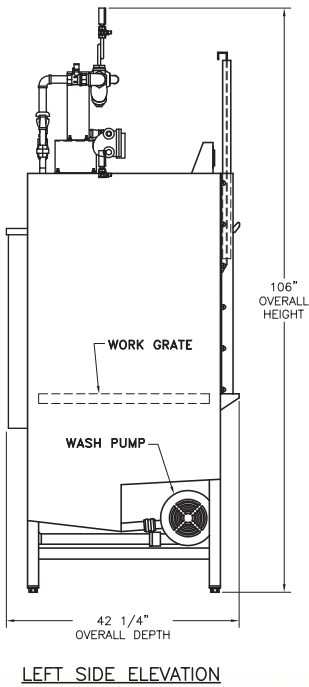

Alvey® FL-2S Front Load Washer

Contact us today

4600 N. Mason-Montgomery Road | Mason, OH 45040

800-677-0076 | Sales@AlveyWashing.com

www.alveywashing.com