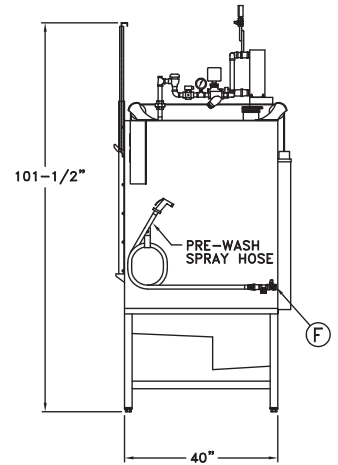

# Alvey<sup>®</sup> FLC-36 Front Load Washer

PLAN VIEW

OPTIONAL EXHAUST FAN DETAIL

LEFT SIDE ELEVATION

FRONT ELEVATION

RIGHT SIDE ELEVATION

Contact us today

4600 N. Mason-Montgomery Road | Mason, OH 45040