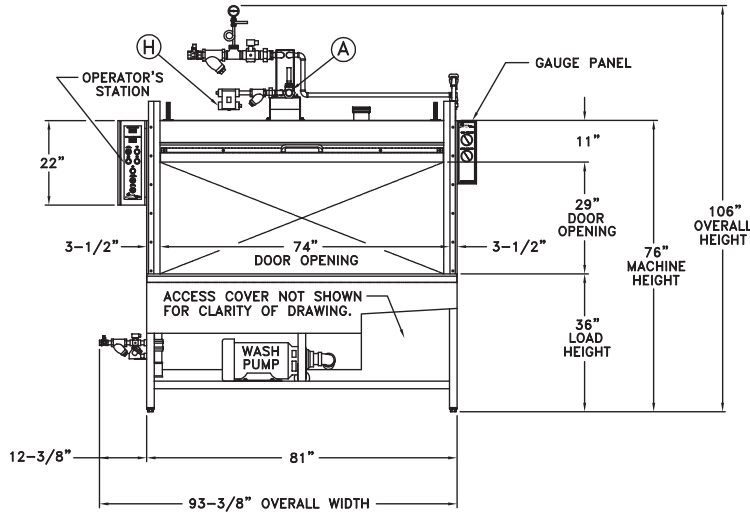

# Alvey<sup>®</sup> FLC-36 Front Load Washer

PLAN VIEW

OPTIONAL EXHAUST FAN DETAIL

LEFT SIDE ELEVATION

FRONT ELEVATION

RIGHT SIDE ELEVATION

Contact us today

4600 N. Mason-Montgomery Road | Mason, OH 45040