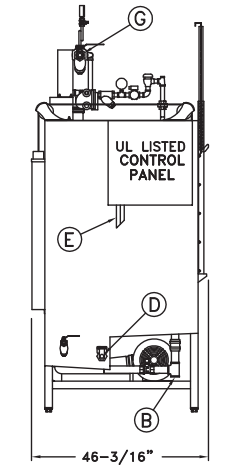

# Alvey<sup>®</sup> FLC-36 Front Load Washer

PLAN VIEW

OPTIONAL EXHAUST FAN DETAIL

LEFT SIDE ELEVATION

FRONT ELEVATION

RIGHT SIDE ELEVATION

Contact us today

4600 N. Mason-Montgomery Road | Mason, OH 45040