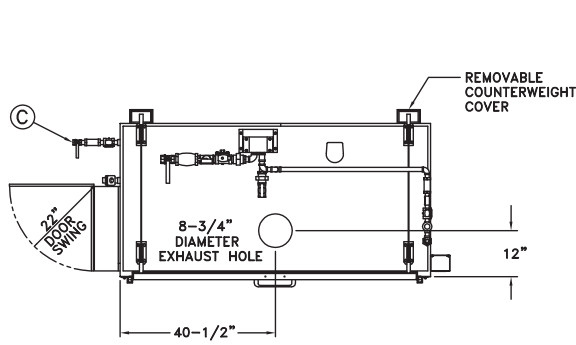

# Alvey<sup>®</sup> FLC-36 Front Load Washer

PLAN VIEW

OPTIONAL EXHAUST FAN DETAIL

LEFT SIDE ELEVATION

FRONT ELEVATION

RIGHT SIDE ELEVATION

Contact us today

4600 N. Mason-Montgomery Road | Mason, OH 45040