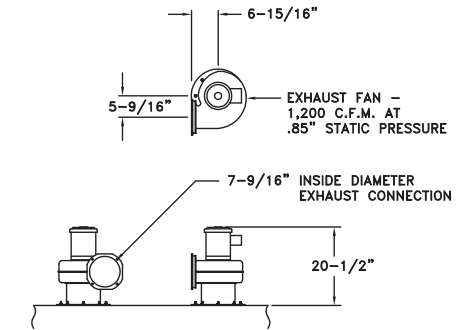

# Alvey<sup>®</sup> FLC-36 Front Load Washer

PLAN VIEW

OPTIONAL EXHAUST FAN DETAIL

LEFT SIDE ELEVATION

FRONT ELEVATION

RIGHT SIDE ELEVATION

Contact us today

4600 N. Mason-Montgomery Road | Mason, OH 45040