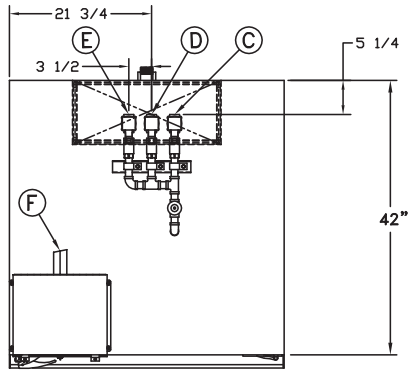

120 volts | 1 PH. | 60 HZ | FLA=1

Contact us today

4600 N. Mason-Montgomery Road | Mason, OH 45040 | 513-923-5601 | sales@AlveyWashing.com

www.AlveyWashing.com

Detailed Dimensions

PLAN VIEW

FRONT ELEVATION

RIGHT SIDE ELEVATION