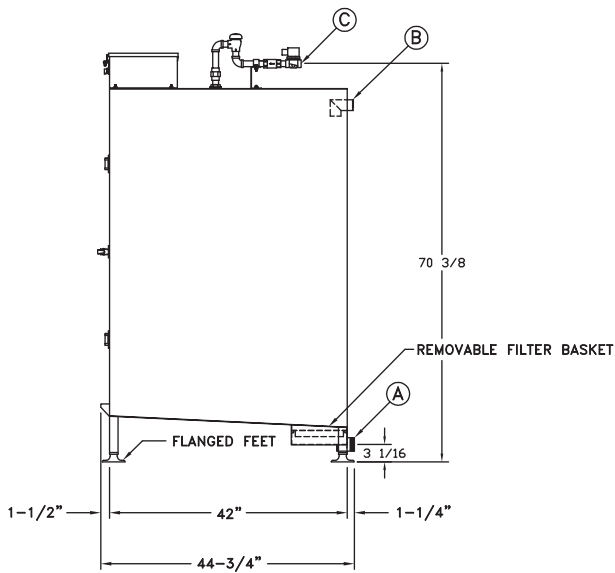

120 volts | 1 PH. | 60 HZ | FLA=1

Contact us today

4600 N. Mason-Montgomery Road | Mason, OH 45040 | 513-923-5601 | sales@AlveyWashing.com

www.AlveyWashing.com

Detailed Dimensions

PLAN VIEW

FRONT ELEVATION

RIGHT SIDE ELEVATION