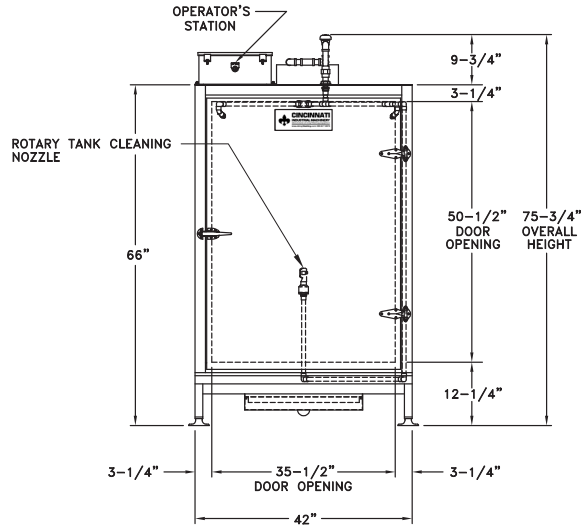

120 volts | 1 PH. | 60 HZ | FLA=1

Contact us today

4600 N. Mason-Montgomery Road | Mason, OH 45040 | 513-923-5601 | sales@AlveyWashing.com

www.AlveyWashing.com

Detailed Dimensions

PLAN VIEW

FRONT ELEVATION

RIGHT SIDE ELEVATION