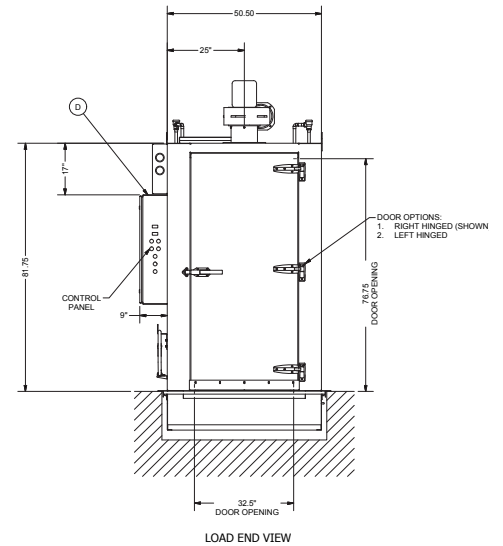

Alvey® KS-48 Cart & Rack Washer

Contact us today

4600 N. Mason-Montgomery Road | Mason, OH 45040

800-677-0076 | Sales@AlveyWashing.com

www.alveywashing.com