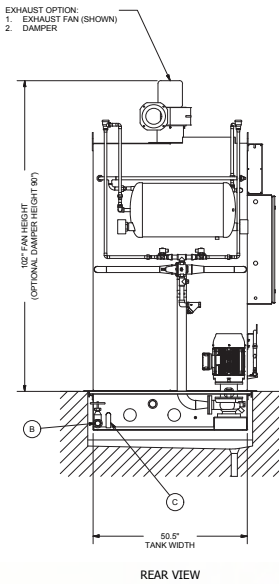

Alvey® KS-48 Cart & Rack Washer

Contact us today

4600 N. Mason-Montgomery Road | Mason, OH 45040

800-677-0076 | Sales@AlveyWashing.com

www.alveywashing.com