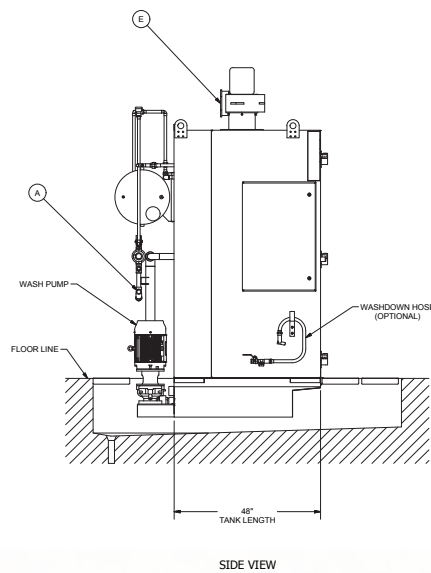

Alvey® KS-48 Cart & Rack Washer

Contact us today

4600 N. Mason-Montgomery Road | Mason, OH 45040

800-677-0076 | Sales@AlveyWashing.com

www.alveywashing.com