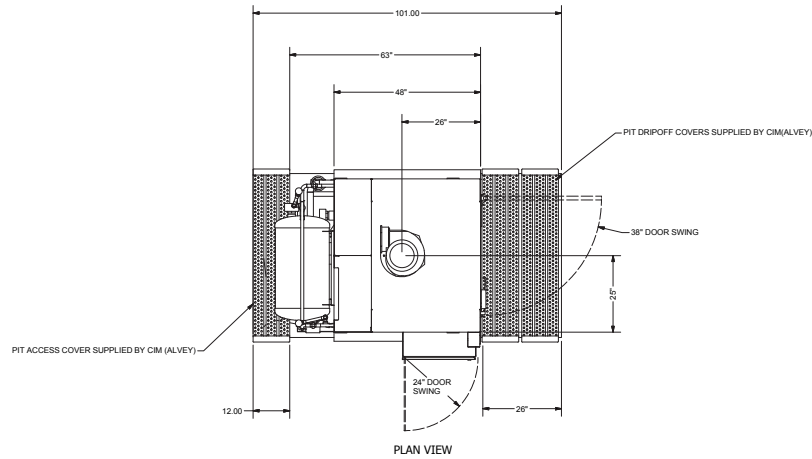

Alvey® KS-48 Cart & Rack Washer

Contact us today

4600 N. Mason-Montgomery Road | Mason, OH 45040

800-677-0076 | Sales@AlveyWashing.com

www.alveywashing.com