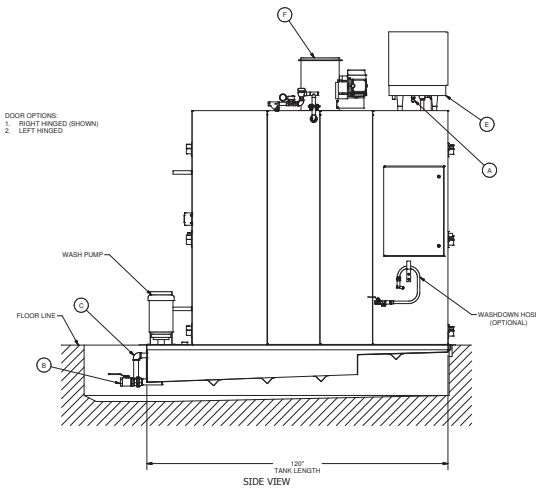

Alvey® KS-88 Front Load Washer

Contact us today

4600 N. Mason-Montgomery Road | Mason, OH 45040

800-677-0076 | Sales@AlveyWashing.com

www.alveywashing.com