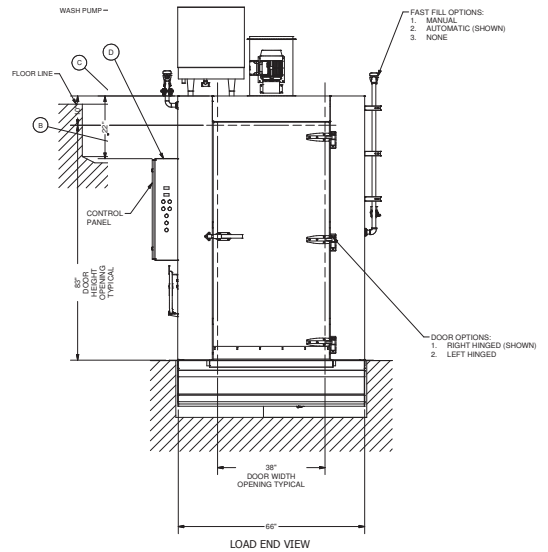

Alvey® KS-88 Front Load Washer

Contact us today

4600 N. Mason-Montgomery Road | Mason, OH 45040

800-677-0076 | Sales@AlveyWashing.com

www.alveywashing.com