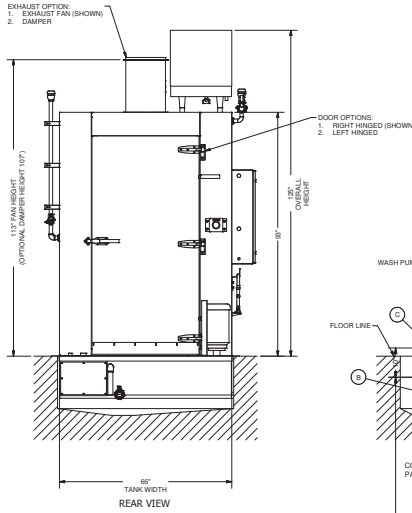

Alvey® KS-88 Front Load Washer

Contact us today

4600 N. Mason-Montgomery Road | Mason, OH 45040

800-677-0076 | Sales@AlveyWashing.com

www.alveywashing.com