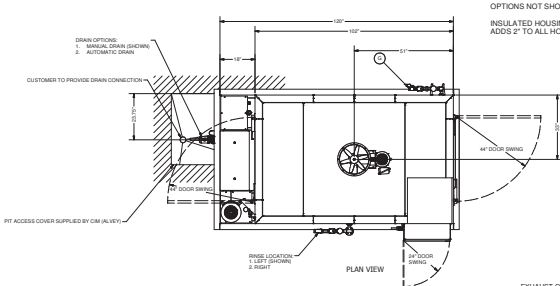

Alvey® KS-88 Front Load Washer

Contact us today

4600 N. Mason-Montgomery Road | Mason, OH 45040

800-677-0076 | Sales@AlveyWashing.com

www.alveywashing.com